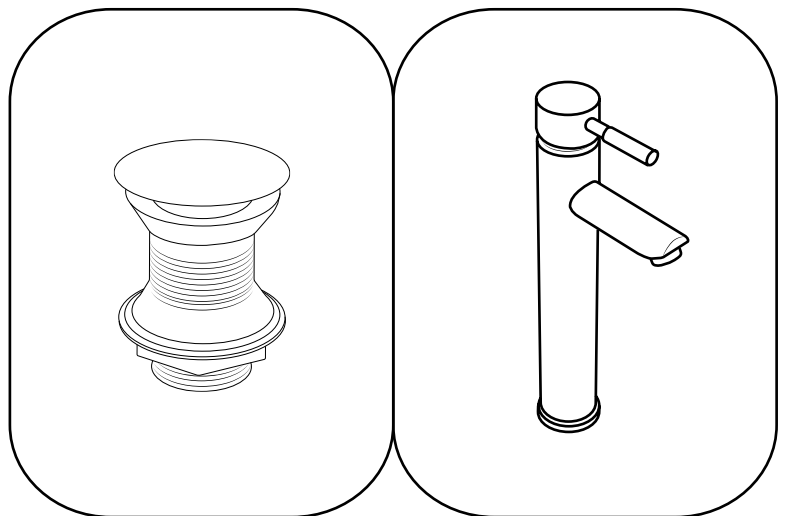

Milano

Countertop Basin

ⓘ Style may vary

Installation Guide

Installation

Tools required for installing:

Parts included:

i Style may vary